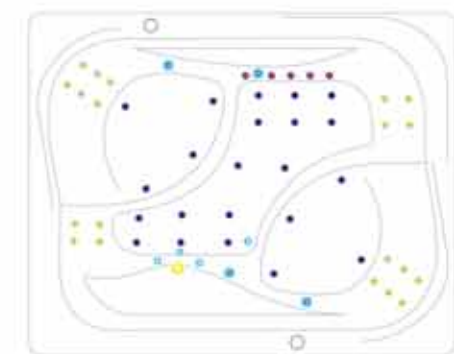

Baseina augstums - 880 mm

STUDIO CLASSIC

STUDIO COMFORT

STUDIO SUPER

DUET CLASSIC

DUET COMFORT

DUET SUPER

- Micro Jet
- Mid Jet
- Reverse Mini Jet
- Rotating Mini Jet
- Super Jet
- Air Jet
- Underwater light
- Vacuum fitting
- Button for Chromotherapy
- Chromotherapy
- Air Regulator
- Overflow