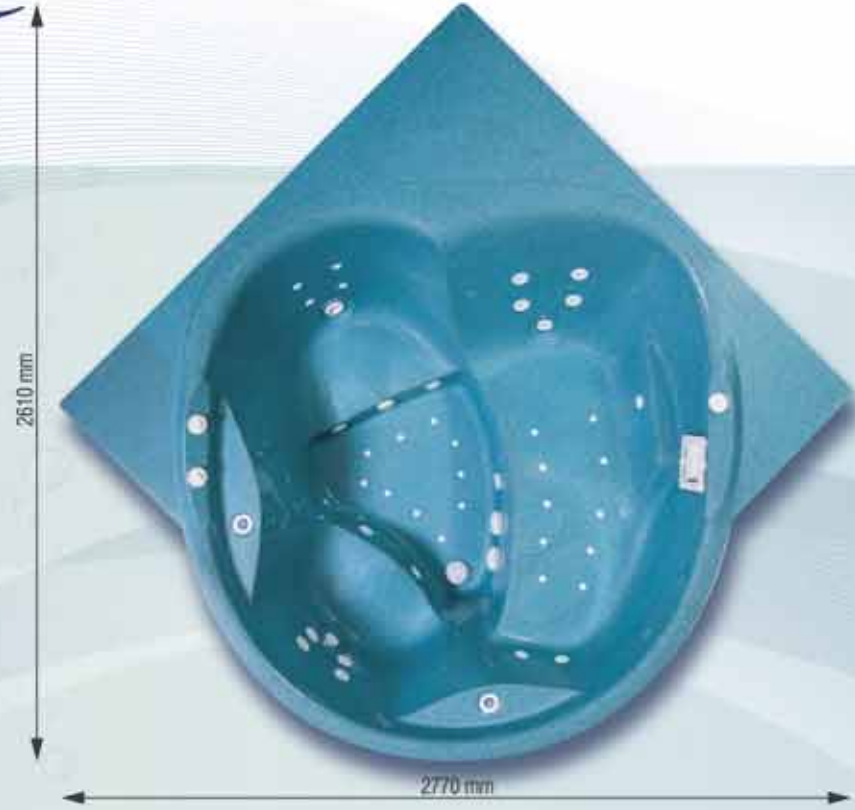

Reverse Mini-Jet

Rotating Mini-Jet

Super-Jet

Air-Jet

Underwater light

Overflow-
vacuum
fitting

Vacuum fitting

Baseina augstums - 1000 mm

Baseina augstums - 880 mm

STUDIO CLASSIC

STUDIO COMFORT

STUDIO SUPER

DUET CLASSIC

DUET COMFORT

DUET SUPER

- Micro Jet
- Mid Jet
- Reverse Mini Jet
- Rotating Mini Jet
- Super Jet
- Air Jet
- Underwater light
- Vacuum fitting
- Button for Chromotherapy
- Chromotherapy
- Air Regulator
- Overflow

- Micro Jet
- Mid Jet
- Reverse Mini Jet
- Rotating Mini Jet
- Super Jet
- Air Jet
- Underwater light
- Vacuum fitting
- Button for Chromotherapy
- Chromotherapy
- Air Regulator

GOLD SAND

SAND

CARAMEL

ROCK