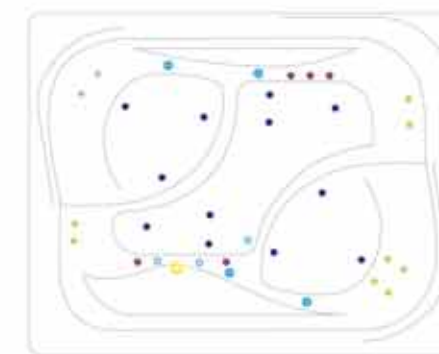

Reverse Mini-Jet

Rotating Mini-Jet

Super-Jet

Air-Jet

Underwater light

Overflow-
vacuum
fitting

Vacuum fitting

Baseina augstums - 1000 mm

Baseina augstums - 880 mm

STUDIO CLASSIC

STUDIO COMFORT

STUDIO SUPER

DUET CLASSIC

DUET COMFORT

DUET SUPER

- Micro Jet
- Mid Jet
- Reverse Mini Jet
- Rotating Mini Jet
- Super Jet
- Air Jet
- Underwater light
- Vacuum fitting
- Button for Chromotherapy
- Chromotherapy
- Air Regulator
- Overflow